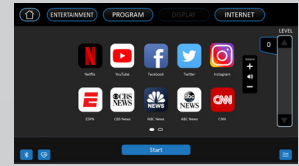

Tablet-friendly reading rack

Adjustable fan angle

Easy-touch control buttons

USB charging port

3.5mm headphone audio jack

SCREEN MIRRORING Using the same Wi-Fi connection as the bike, the user can mirror their phone's screen to the console – now you can watch whatever you want!*

INTERNET Easily access online apps for streaming, news, and social media on the touchscreen.

DISPLAY The system provides 3 different viewing modes (Simple, Track, Dashboard) to fine tune your workout experience.