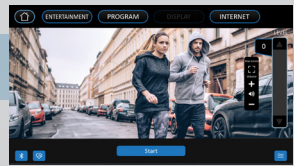

ENTERTAINMENT CONSOLE

FEATURES:

-  15.6" TOUCHSCREEN
-  SCREEN MIRRORING
-  CABLE TV
-  STREAMING APPS
-  NEWS APPS
-  SOCIAL MEDIA APPS
-  USB CHARGING PORT

The CR800ENT Recumbent Bike is the perfect bike for the commercial environment. Designed on the solid CR800 platform, the CR800ENT incorporates touchscreen technology on a large 15.6" entertainment display. Users can screen mirror from their phone so they can watch whatever they want. Pre-loaded apps also give users the ability to stay entertained with popular streaming, news, and social media content. And if that isn't enough, the facility can enable the ability to watch cable TV through an HDMI and cable box connection. The step-through design makes it easy for your clients to get on the bike while the easy-adjust seat allows them to find the most comfortable position.

CR800ENT RECUMBENT BIKE

- Large 15.6" touchscreen with screen mirroring*, TV, and streaming/news/social media apps
- 3 different workout display modes give users a variety of workout feedback
- Oversized foot pedals with fast latching system
- High density foam seat for extra comfort during a long ride
- 40 levels of resistance to satisfy the needs of beginners or advanced exercisers
- Contact and telemetric heart rate options to help keep clients in their effective training zone
- Adjustable cooling fan and USB charging port enhances the user's experience

Tablet-friendly reading rack

Adjustable fan angle

Easy-touch control buttons

USB charging port

3.5mm headphone audio jack

SCREEN MIRRORING Using the same Wi-Fi connection as the bike, the user can mirror their phone's screen to the console – now you can watch whatever you want!*

INTERNET Easily access online apps for streaming, news, and social media on the touchscreen.

DISPLAY The system provides 3 different viewing modes (Simple, Track, Dashboard) to fine tune your workout experience.