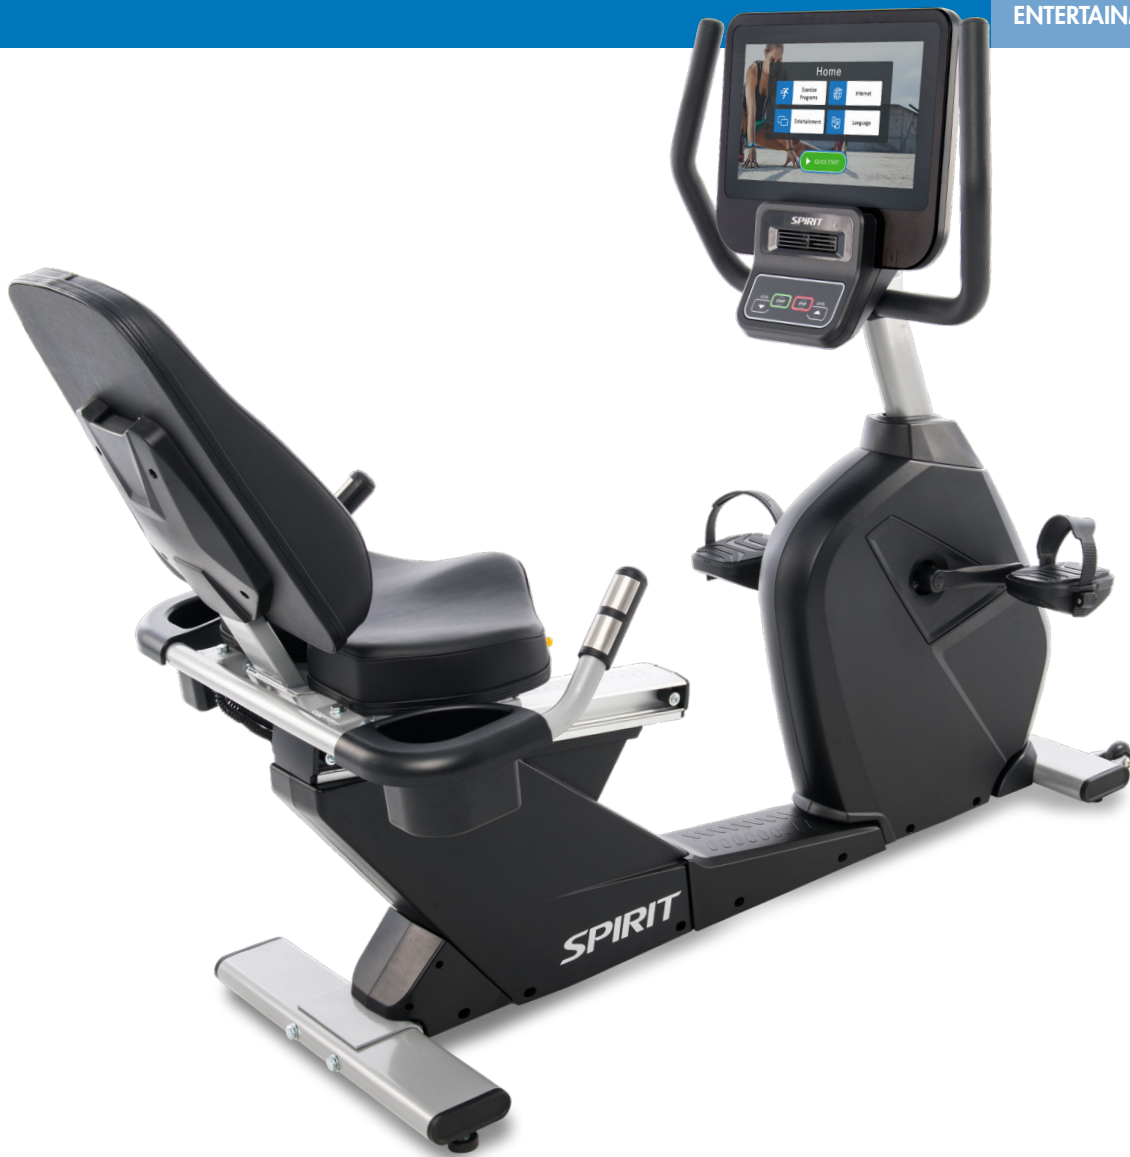

ENTERTAINMENT CONSOLE

FEATURES:

-  15.6" TOUCHSCREEN
-  SCREEN MIRRORING
-  CABLE TV
-  STREAMING APPS
-  NEWS APPS
-  SOCIAL MEDIA APPS
-  USB CHARGING PORT

The CR800ENT Recumbent Bike is the perfect bike for the commercial environment. Designed on the solid CR800 platform, the CR800ENT incorporates touchscreen technology on a large 15.6" entertainment display. Users can screen mirror from their phone so they can watch whatever they want. Pre-loaded apps also give users the ability to stay entertained with popular streaming, news, and social media content. And if that isn't enough, the facility can enable the ability to watch cable TV through an HDMI and cable box connection. The step-through design makes it easy for your clients to get on the bike while the easy-adjust seat allows them to find the most comfortable position.

CR800ENT RECUMBENT BIKE

- Large 15.6" touchscreen with screen mirroring*, TV, and streaming/news/social media apps
- 3 different workout display modes give users a variety of workout feedback
- Oversized foot pedals with fast latching system
- High density foam seat for extra comfort during a long ride
- 40 levels of resistance to satisfy the needs of beginners or advanced exercisers
- Contact and telemetric heart rate options to help keep clients in their effective training zone
- Adjustable cooling fan and USB charging port enhances the user's experience

Tablet-friendly reading rack

Adjustable fan angle

Easy-touch control buttons

USB charging port

3.5mm headphone audio jack

SCREEN MIRRORING Using the same Wi-Fi connection as the bike, the user can mirror their phone's screen to the console – now you can watch whatever you want!*