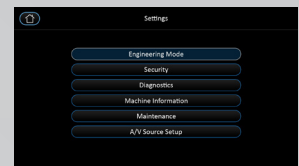

Tablet-friendly reading rack

Adjustable fan angle

Easy-touch control buttons

USB charging port

3.5mm headphone audio jack

SCREEN MIRRORING Using the same Wi-Fi connection as the bike, the user can mirror their phone's screen to the console – now you can watch whatever you want!*

INTERNET Easily access online apps for streaming, news, and social media on the touchscreen.

DISPLAY The system provides 3 different viewing modes (Simple, Track, Dashboard) to fine tune your workout experience.