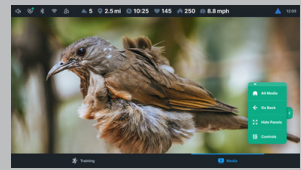

CU800ENT UPRIGHT BIKE

FEATURES

15.6" Touchscreen

Screen Mirroring

Built-in Apps

USB Charging Port

Designed on the solid CU800 platform, the CU800ENT incorporates touchscreen technology on a large 15.6" entertainment display. Users can screen mirror from their phone so they can watch whatever they want. Pre-loaded apps also give users the ability to stay entertained with popular streaming content. From the 40 levels of resistance and numerous program options to the extra smooth ride and heavy-duty feel, the CU800ENT has everything you could want in an upright bike.

SPIRIT®

Tablet-friendly reading rack

Adjustable fan angle

Easy-touch control buttons

USB charging port

3.5mm headphone audio jack

SCREEN MIRRORING Using the same Wi-Fi connection as the treadmill, the user can mirror their phone's screen to the console – now you can watch whatever you want!

DISPLAY The system provides 3 different viewing modes (Stats, Charts, Track) to fine tune your workout experience.

SETTINGS The console is fully configurable with in-depth console settings. Customize workout information, perform diagnostics and maintenance, change default language, update software, and more.