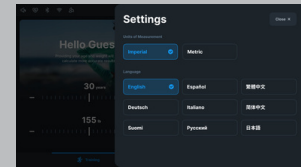

SPIRIT®

Tablet-friendly reading rack

Adjustable fan angle

Easy-touch control buttons

USB charging port

3.5mm headphone audio jack

SCREEN MIRRORING Using the same Wi-Fi connection as the treadmill, the user can mirror their phone's screen to the console – now you can watch whatever you want!

DISPLAY The system provides 3 different viewing modes (Stats, Charts, Track) to fine tune your workout experience.

SETTINGS The console is fully configurable with in-depth console settings. Customize workout information, perform diagnostics and maintenance, change default language, update software, and more.