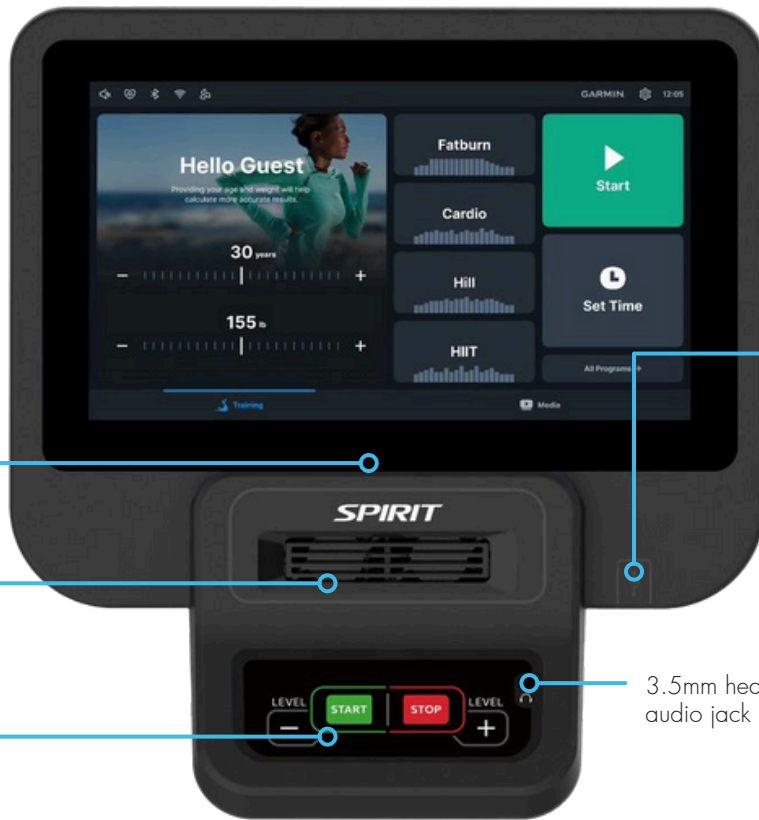

CU800ENT UPRIGHT BIKE

FEATURES

15.6" Touchscreen

Screen Mirroring

Built-in Apps

USB Charging Port

Designed on the solid CU800 platform, the CU800ENT incorporates touchscreen technology on a large 15.6" entertainment display. Users can screen mirror from their phone so they can watch whatever they want. Pre-loaded apps also give users the ability to stay entertained with popular streaming content. From the 40 levels of resistance and numerous program options to the extra smooth ride and heavy-duty feel, the CU800ENT has everything you could want in an upright bike.

FEATURES

- Large 15.6" touchscreen with screen mirroring and streaming/music apps
- Contact, 5KHz, and Bluetooth heart rate options to help keep clients in their effective training zone (chest strap sold separately)
- 3 different workout display modes give users a variety of workout feedback
- Padded ergonomic seat with fore/aft/up/down adjustments provide extra comfort and a customizable fit
- Oversized foot pedals with fast latching system
- 40 levels of resistance to satisfy the needs of beginners or advanced exercisers
- Adjustable cooling fan and USB charging port enhances the user's experience

SPIRIT®

Tablet-friendly reading rack

Adjustable fan angle

Easy-touch control buttons

USB charging port

3.5mm headphone audio jack

SCREEN MIRRORING Using the same Wi-Fi connection as the treadmill, the user can mirror their phone's screen to the console – now you can watch whatever you want!