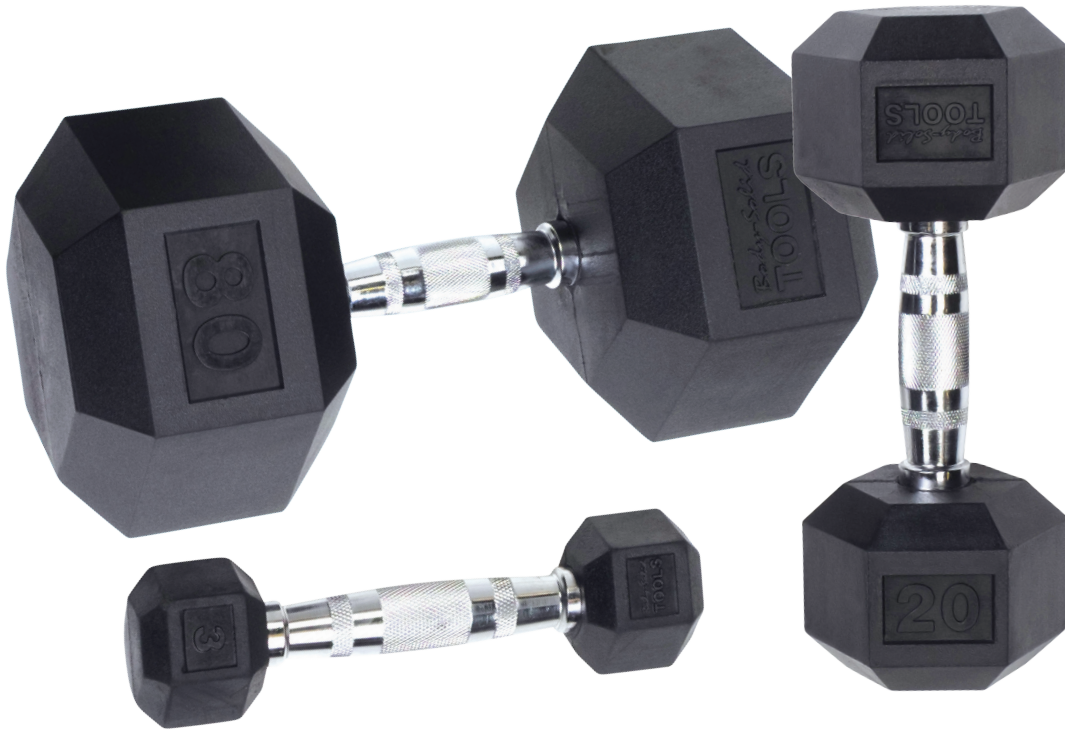

# SDR Rubber Coated Hex Dumbbells

*Body-Solid*<sup>®</sup>  
Built for Life

Item #	Weight
SDR3	3lb
SDR5	5lb
SDR8	8lb
SDR10	10lb
SDR12	12lb
SDR15	15lb
SDR20	20lb
SDR25	25lb
SDR30	30lb
SDR35	35lb
SDR40	40lb
SDR45	45lb
SDR50	50lb
SDR55	55lb
SDR60	60lb
SDR65	65lb
SDR70	70lb
SDR75	75lb
SDR80	80lb
SDR85	85lb
SDR90	90lb
SDR95	95lb
SDR100	100lb
SDR105	105lb
SDR110	110lb
SDR115	115lb
SDR120	120lb

## SDR(size) Rubber Coated Hex Dumbbells

The Body-Solid SDR Rubber Coated Hex Dumbbells feature durability that simply can't be matched. It resists cracking and fading while protecting floors and equipment. Made from solid cast iron with a 6-sided anti-roll design and encased in rubber, this dumbbell is stylish as it is durable.

The end weights are iron, cast with a through hole. The machined chromed handle fits through the hole and is then welded to the end weight. The final step is to over-mold the rubber onto the end weights.

## Special Features

- Available from 3 lb. to 120 lbs.
- Contoured Handle
- Encased with virgin rubber to resist cracking, fading and also protects floors and equipment
- Raised numbers
- Available in 3, 5, 8, 10, 12, 15, 20, 25, 30, 35, 40, 45, 50, 55, 60, 65, 70, 75, 80, 85, 90, 95, 100, 105, 110, 115 and 120 pound sizes